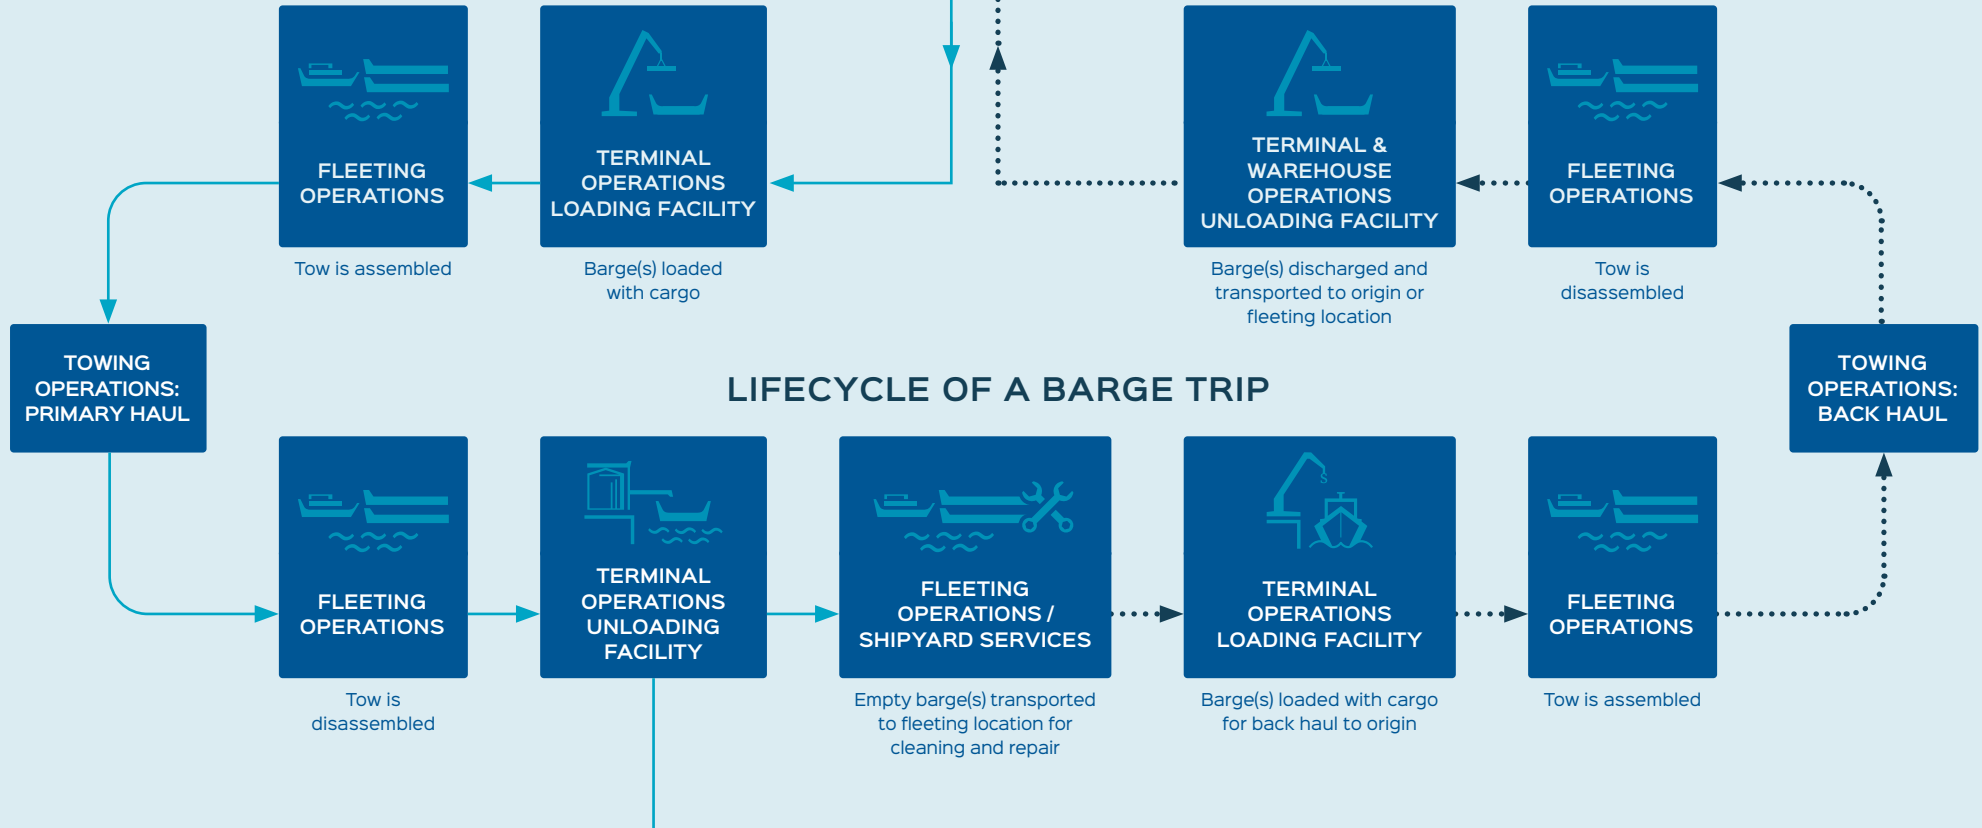

UP RIVER MARKETS

NON-SCF ACTIVITIES

SCF ACTIVITIES

LIFECYCLE OF A BARGE TRIP

CENTER GULF

Cargo transportation through the SCF network

- PRIMARY HAUL:** Grain / Grain by-product lifecycle for US Gulf export
- BACK HAUL:** Cargo lifecycle for Inland end-market